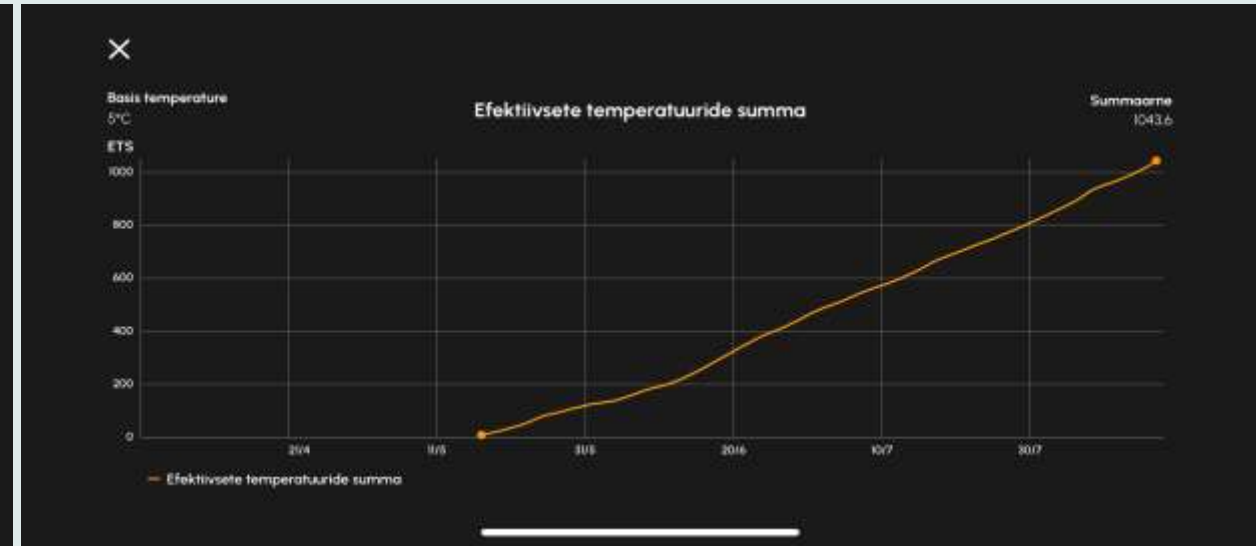

Kliimaatilised tingimused